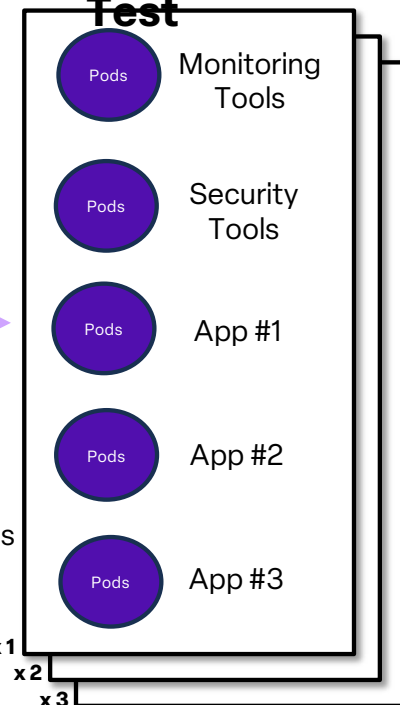

Dev / Test

... Hundreds of environments!