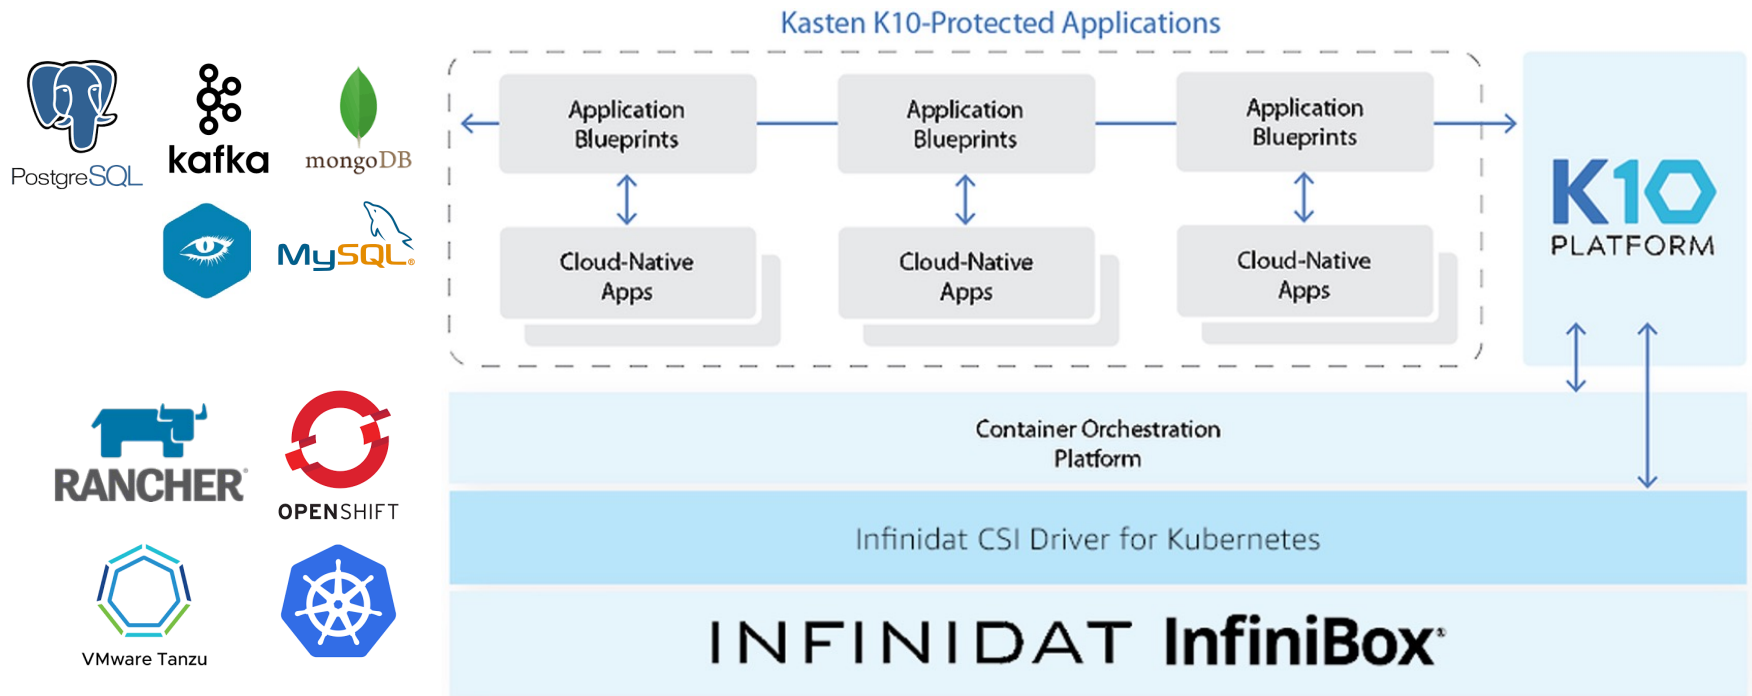

Simplify Storage Operations with Infinidat CSI integrations