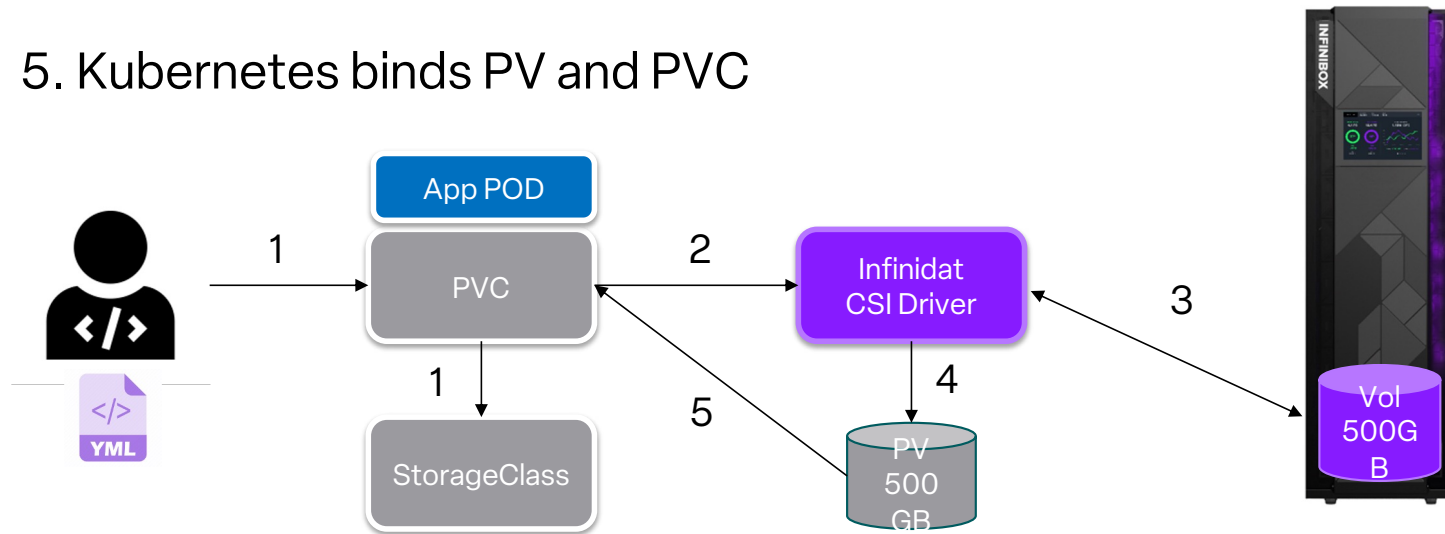

- Kubernetes is the de-facto standard for container orchestration
- Heavy demand to run Stateful Applications
- Advanced Storage and Data protection capabilities
- CSI is a standard for exposing arbitrary block and file storage systems to containerized workloads on Kubernetes
- CSI increased the autonomy and flexibility of developers

InfiniBox Container Storage Interface (CSI) Driver

- Features
 - Multiple InfiniBox systems
 - Dynamic provisioning
 - Multi-access modes
 - Raw block
 - Cloning
 - Resize
 - Snapshots
 - Restore
 - Import
- Protocols
 - FC / iSCSI / NFS / NFS-TreeQ
- Deployment Methods
 - Helm for upstream K8s
 - Helm-based operator for OpenShift

"Infinidat is the front-runner for enterprise storage innovation" GigaOm 2023

PV creation flow

1. Developer / App creates a PVC, specifies a StorageClass
2. CSI driver is notified of a request
3. CSI driver provision volume in InfiniBox
4. CSI driver creates a PV resource
5. Kubernetes binds PV and PVC