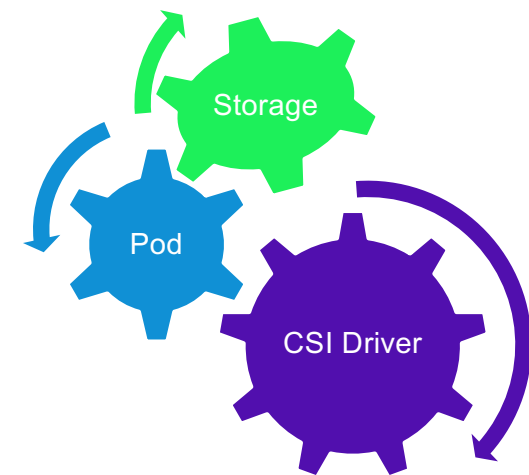

Backup

InfiniGuard®

Disaster / Rapid Recovery

Long-Term Retention (LTR)

Archive

Storage

Lowest Cost & TCO

Integration between Kubernetes and Persistent storage

- Kubernetes is the de-facto standard for container orchestration
- Heavy demand to run Stateful Applications
- Advanced Storage and Data protection capabilities
- CSI is a standard for exposing arbitrary block and file storage systems to containerized workloads on Kubernetes
- CSI increased the autonomy and flexibility of developers