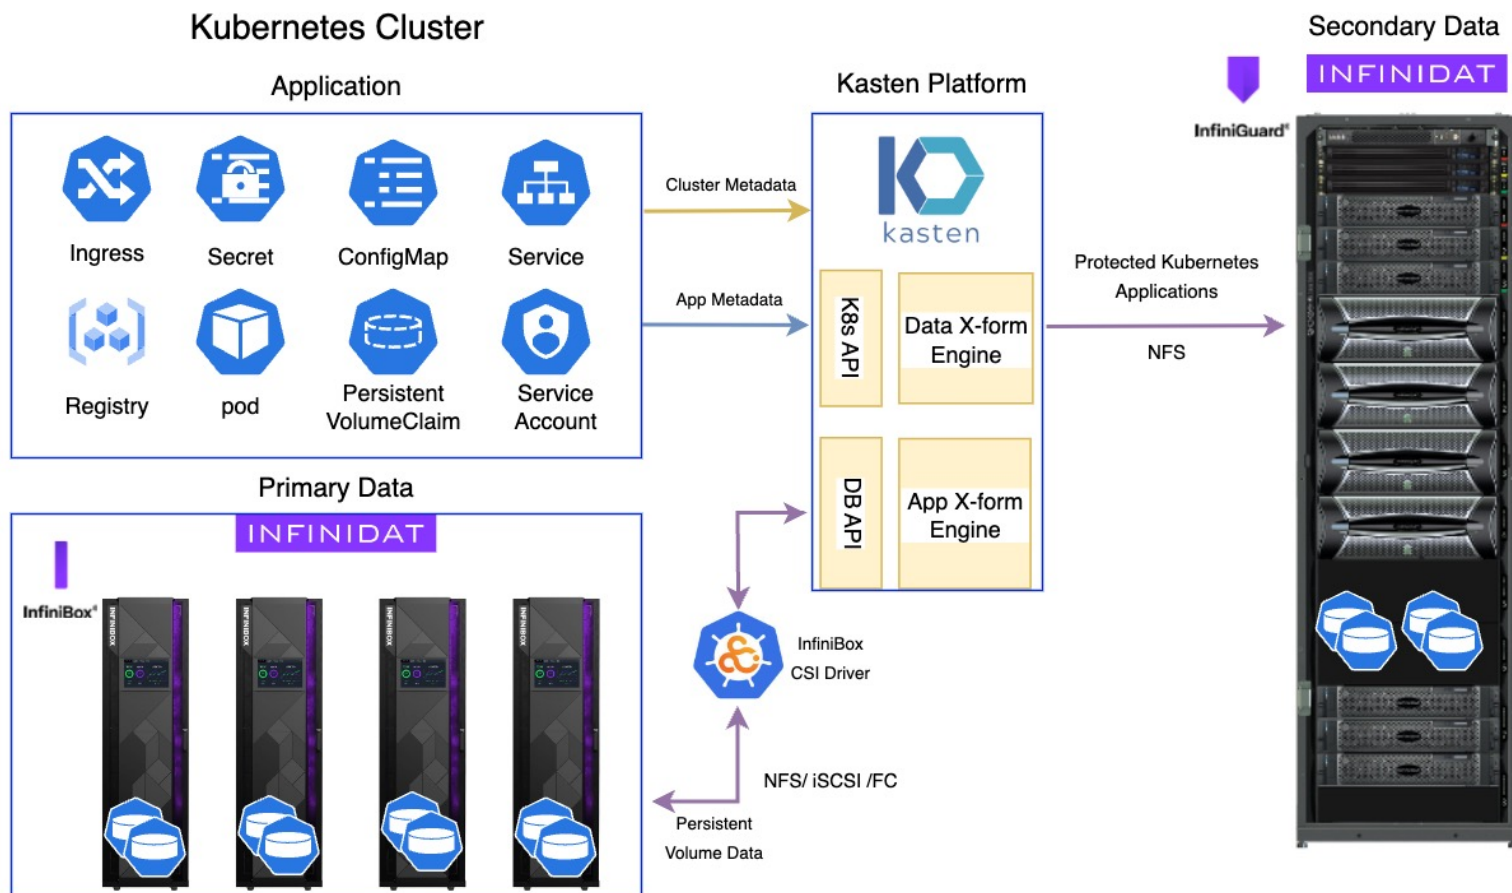

End-to-End Data Management with Kasten & Infinidat